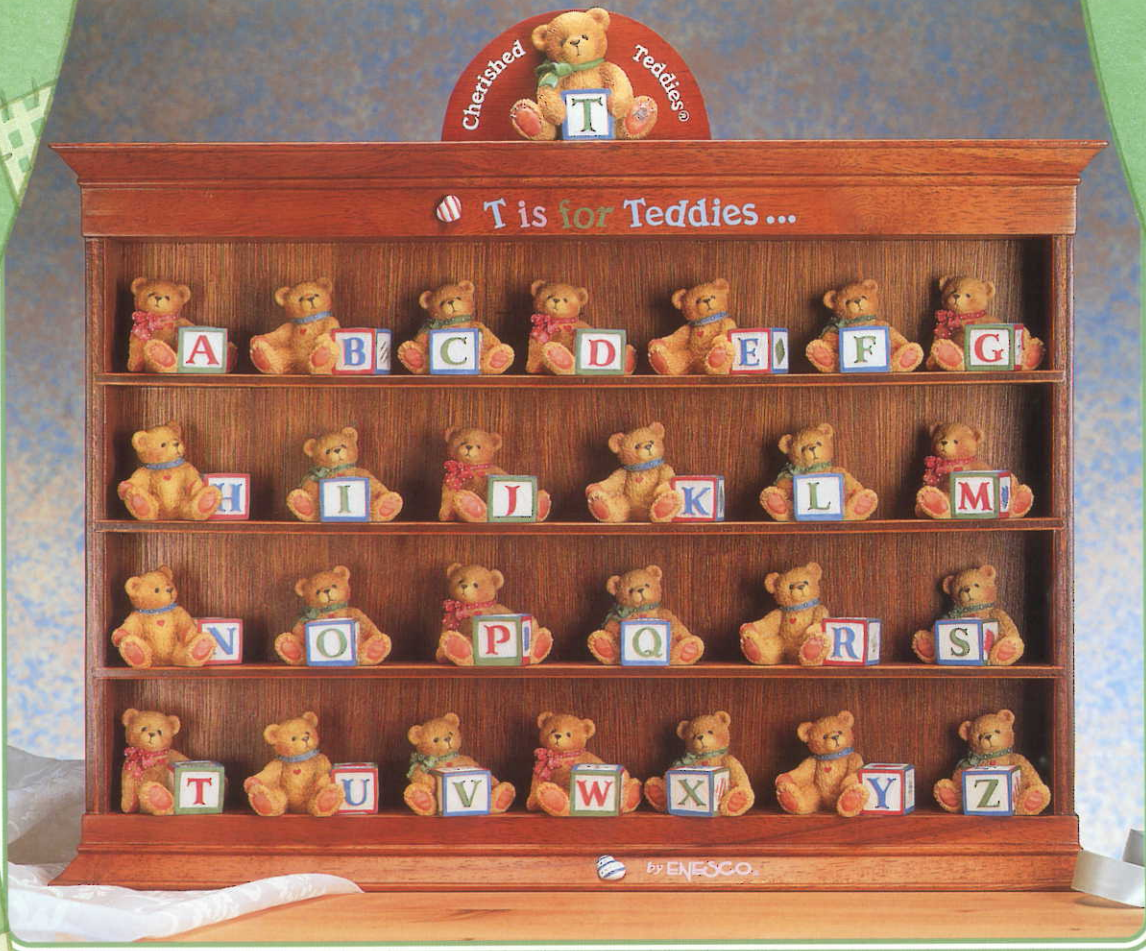

T is for Teddies

Height for all: 3.5cm (1/2ins)

158488A - A
158488B - B
158488C - C
158488D - D
158488E - E
158488F - F
158488G - G
158488H - H

158488I - I
158488J - J
158488K - K
158488L - L
158488M - M
158488N - N
158488O - O
158488P - P
158488Q - Q

158488R - R
158488S - S
158488T - T
158488U - U
158488V - V
158488W - W
158488X - X
158488Y - Y
158488Z - Z