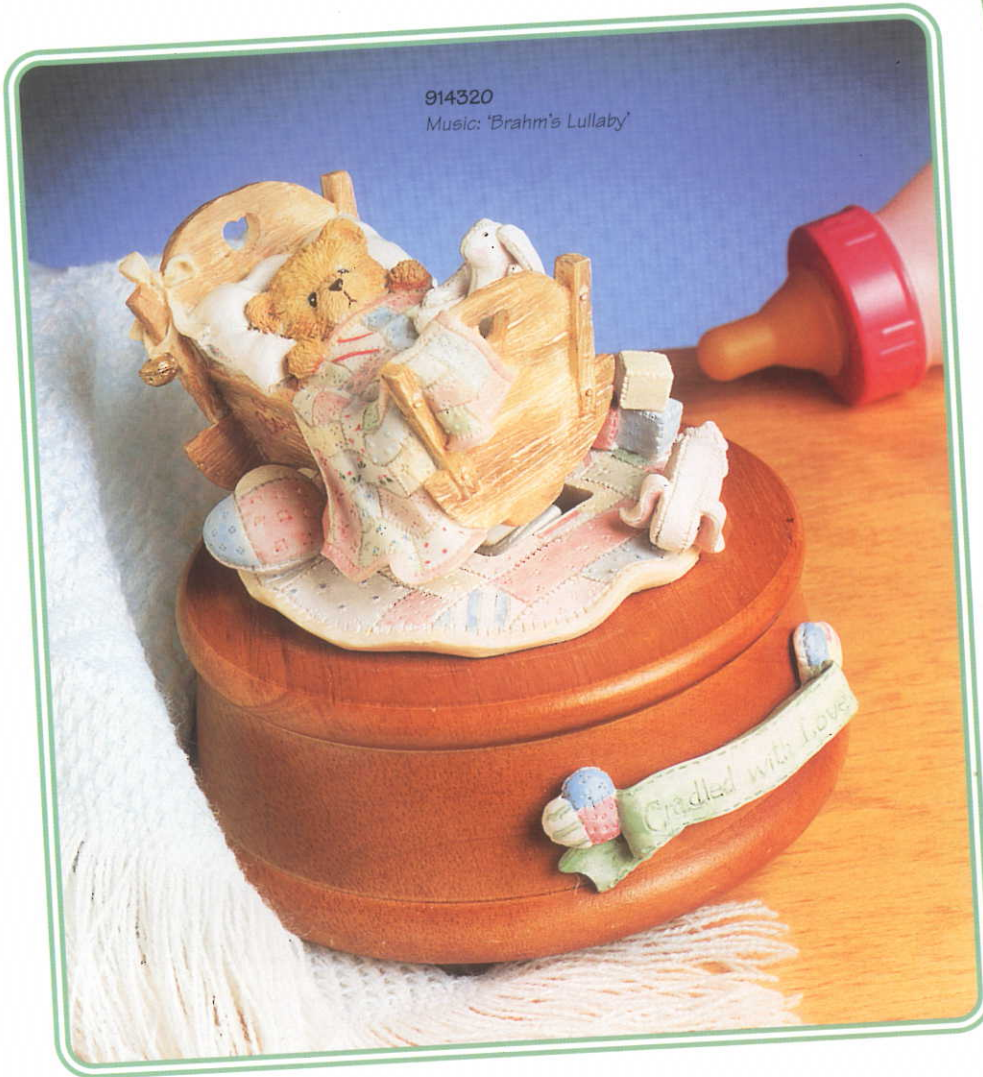

Gift Gallery

Accessories

5499671 Large Plush Sister Bears –
Pack 4 Assorted Includes LE Blue Bear
Height: 35.5cm (14ins)

Age Bears

914320 Cradled With Love Musical
Height: 11.5cm (4½ins)

Antique Toys

537195
Keep Good
Friends Close
To Your Heart