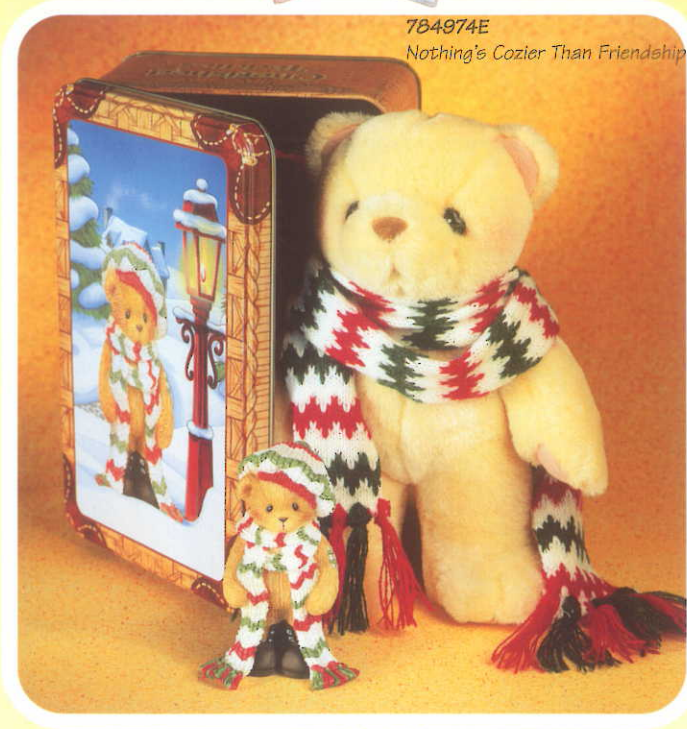

706841
Bring Joy To Those You Hold Dear