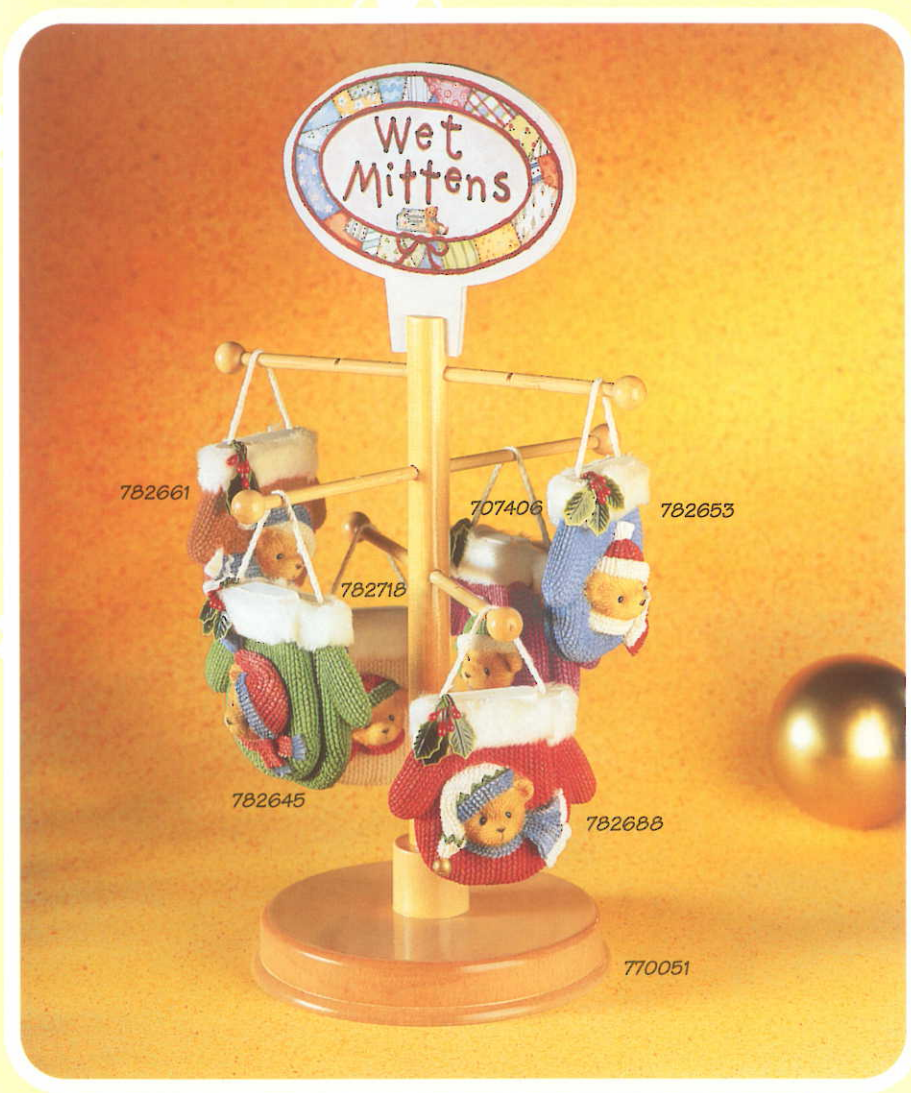

674028

674087

674079 Winter Boy
Height: 11.5cm (4½ ins)

674044 Mum With Children
Height: 14.0cm (5½ ins)

673986 Boy Dressed As Clown
Height: 14.0cm (5½ ins)

674001 Baby Angel
Height: 10.0cm (4 ins)

674052 Girl With Roller Skates
Height: 13.0cm (5 ins)

674028 Mum And Boy Baking Cookies
Height: 14.0cm (5½ ins)

674060 Boy With Toys
Height: 11.5cm (4½ ins)

674036 Boy Hugging Girl
Height: 14.0cm (5½ ins)

674087 Boy Raking Leaves
Height: 13.0cm (5 ins)

Wet Mittens