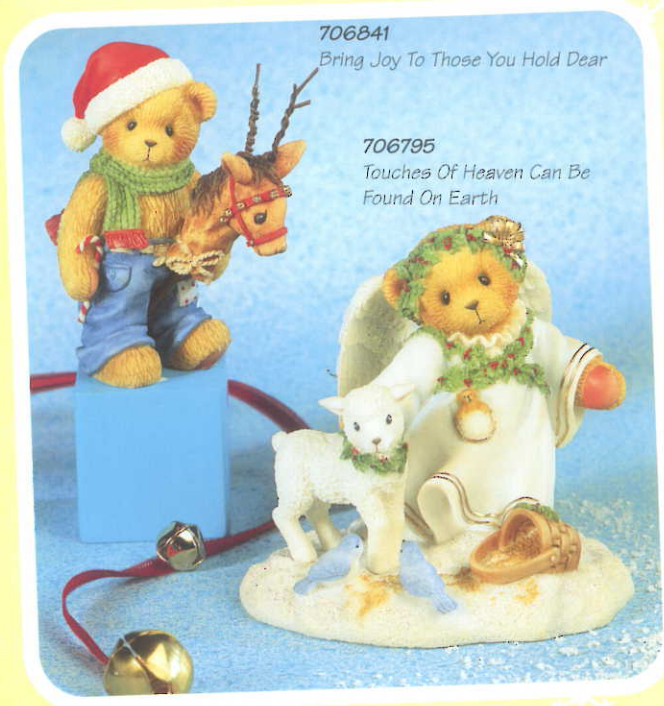

**Cherished
Teddies™**
from ENESCO

**Mid Year Introductions
2000**

Christmas

706701
The Spirit of Christmas Is In All Of Us

533904
Let Earth Proclaim Its Peace

706728
Your Smile Can Melt Any Heart

706701 Wolfgang
2000 Production only
Height: 11.0cm (4¼ ins)

706728 Irmgard
2000 Production Only
Height: 11.0cm (4¼ ins)

533904 Emma
2nd in Let Heaven & Nature Sing Series
– 2000 Production Only
Height: 9.5cm (3¾ ins)

784974E
Nothing's Cozier Than Friendship

706841
Bring Joy To Those You Hold Dear